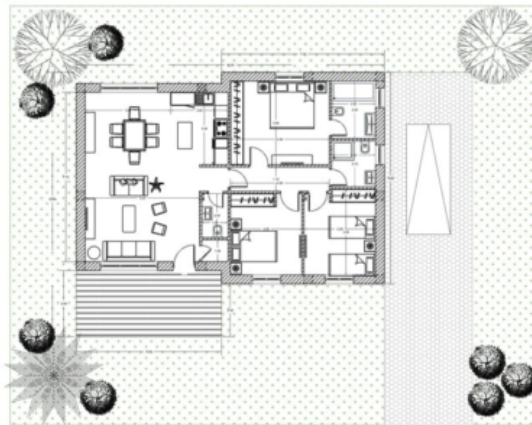

Mayri is the realization of a century-long dream, the dream of building back the Armenia we long for.

127m2 House includes:

- Kitchen
- Living & Dining Room
- Guest WC
- Storage Area
- Master Bedroom with Bathroom
- 2 Bedrooms
- Bathroom

A Simplex House built on 600m<sup>2</sup> surface area  
only for \$100,000

Land + Permit + House + Fences

[Unsubscribe](#) to no longer receive emails from us.