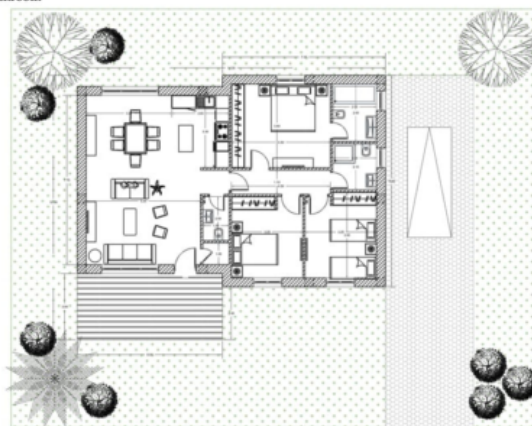

Mayri is the realization of a century-long dream, the dream of building back the Armenia we long for.

127m2 House includes:

- Kitchen
- Living & Dining Room
- Guest WC
- Storage Area
- Master Bedroom with Bathroom
- 2 Bedrooms
- Bathroom

A Simplex House built on 600m² surface area
only for \$100,000

Land + Permit + House + Fences

[Unsubscribe](#) to no longer receive emails from us.