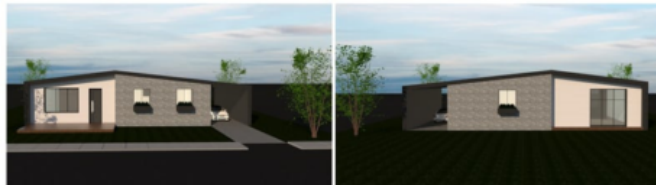

Mayri is the realization of a century-long dream, the dream of building back the Armenia we long for.

127m2 House includes:

- Kitchen
- Living & Dining Room
- Guest WC
- Storage Area
- Master Bedroom with Bathroom
- 2 Bedrooms
- Bathroom

A Simplex House built on 600m<sup>2</sup> surface area  
only for \$100,000

Land + Permit + House + Fences

[Unsubscribe](#) to no longer receive emails from us.