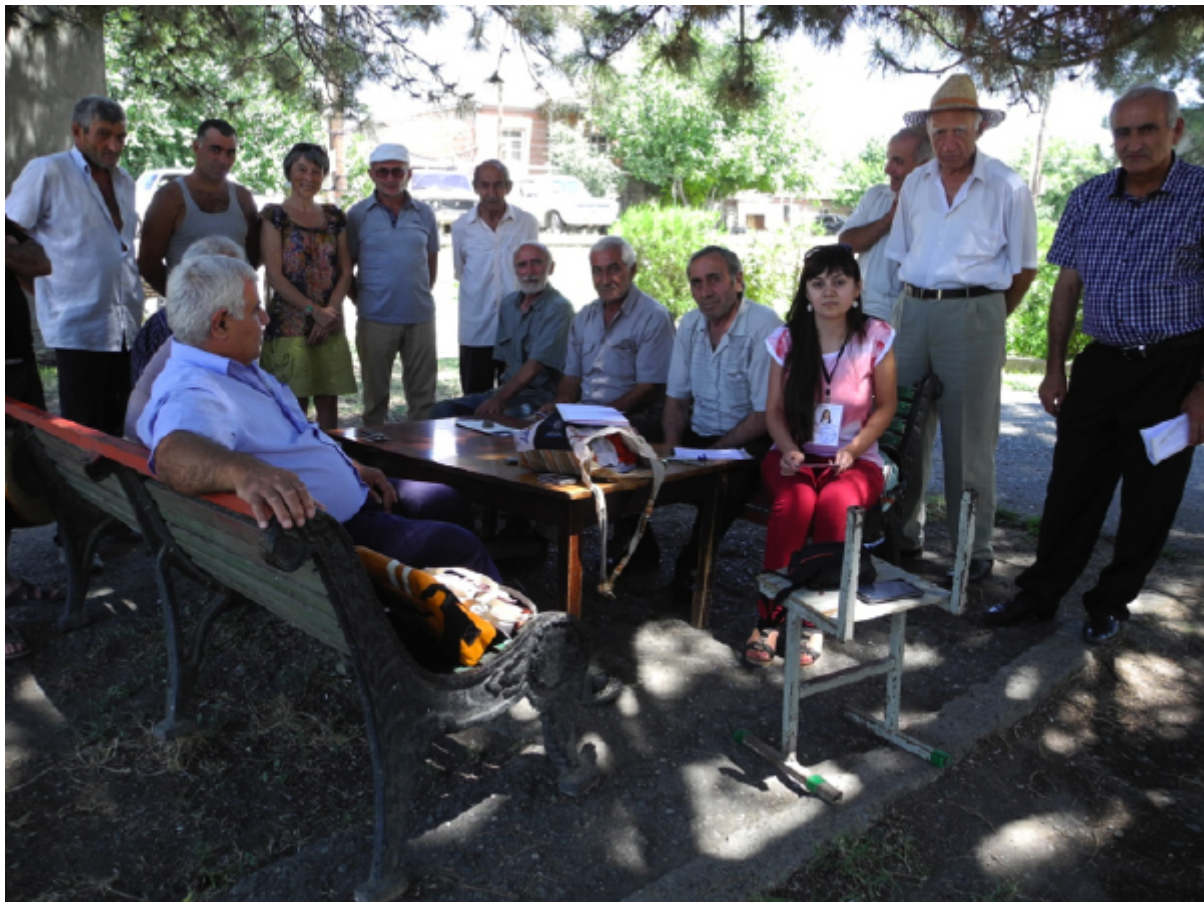

NOUVEL HAY MAGAZINE

SANS FRONTIÈRES

L'émigration chute drastiquement

The government presented statistical data, according to which migration from Armenia in the first half of this year has dwindled 32 times, compared with the first half of 2015. Negative migration was 75,464 people in 2015, 66,629 people in 2016, 37,625 people in 2017, 6,110 people in 2018 and 2,334 people in the first half of 2019.