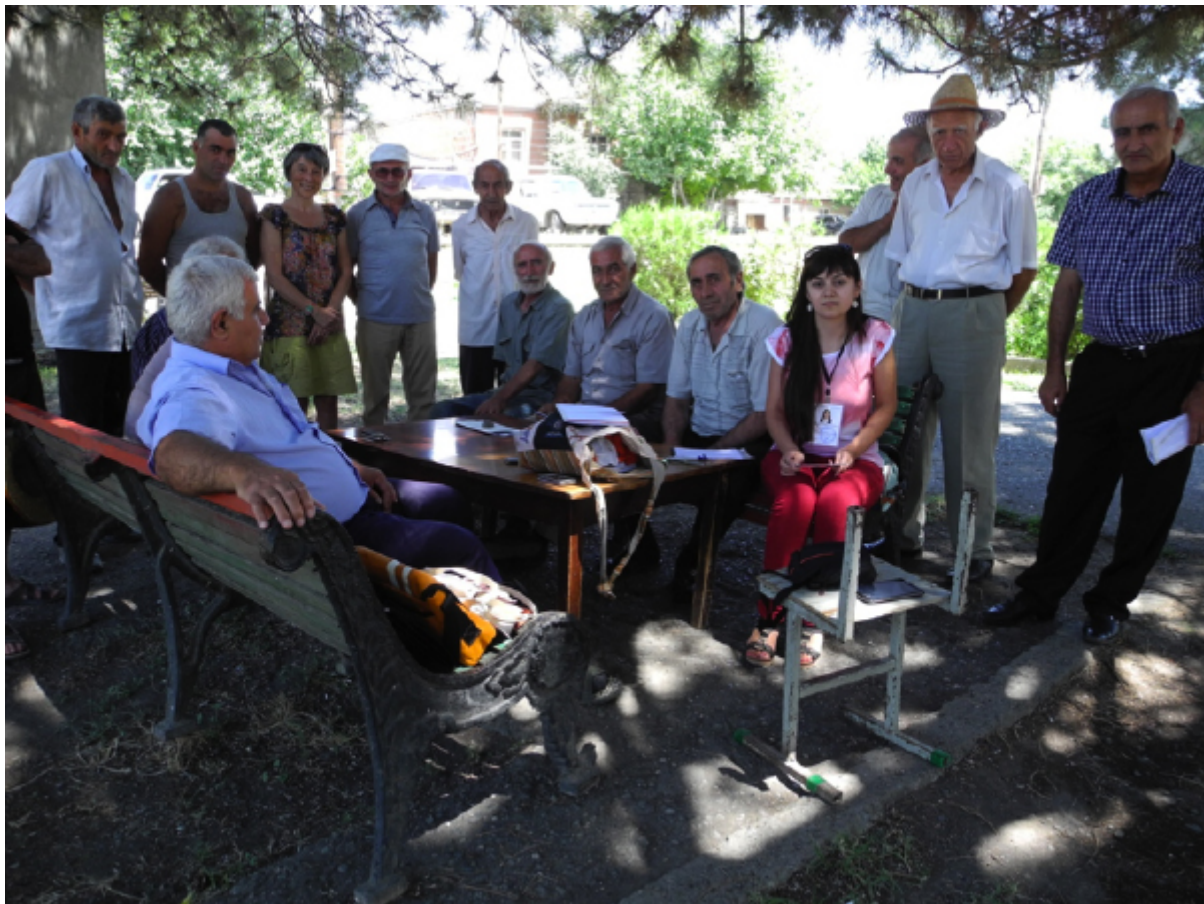

NOUVEL HAY MAGAZINE

SANS FRONTIÈRES

L'émigration chute drastiquement

The government presented statistical data, according to which migration from Armenia in the first half of this year has dwindled 32 times, compared with the first half of 2015. Negative migration was 75,464 people in 2015, 66,629 people in 2016, 37,625 people in 2017, 6,110 people in 2018 and 2,334 people in the first half of 2019.